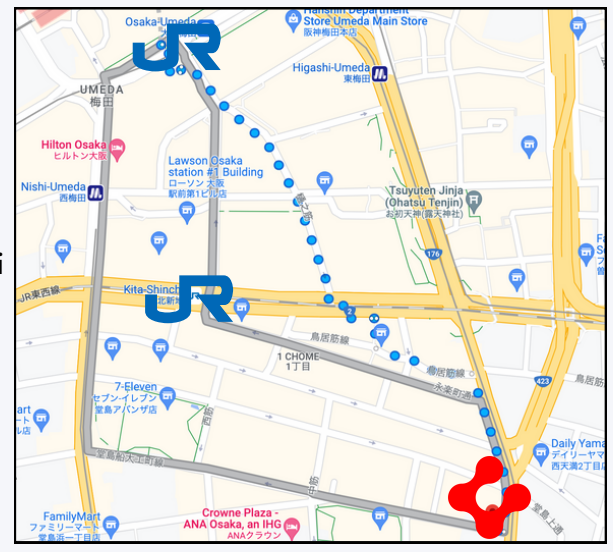

1 GETTING HERE

### BY METRO

**Midosuji Line**  
 Yodoyabashi  
 Station  
 Exit 2

**JR Lines**  
 Osaka  
 Station or  
 Kita-Shinchi  
 Station  
 Exit F-92

### BY TAXI

Please ask your taxi driver to take you to the following address:

マップコード 1 405 103\*61  
 住所 〒530-0003 大阪府 大阪市北区 堂島1-1-5 梅田新道ビル 1F

2 UPON ARRIVAL

Please make your way to the entrance situated at the corner of the building on the main avenue.