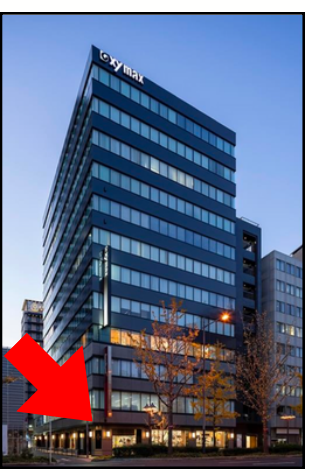

### BY TAXI

Please ask your taxi driver to take you to the following address:

マップコード 1 405 103\*61  
 住所 〒530-0003 大阪府 大阪市北区 堂島1-1-5 梅田新道ビル 1F

2 UPON ARRIVAL

Please make your way to the entrance situated at the corner of the building on the main avenue.